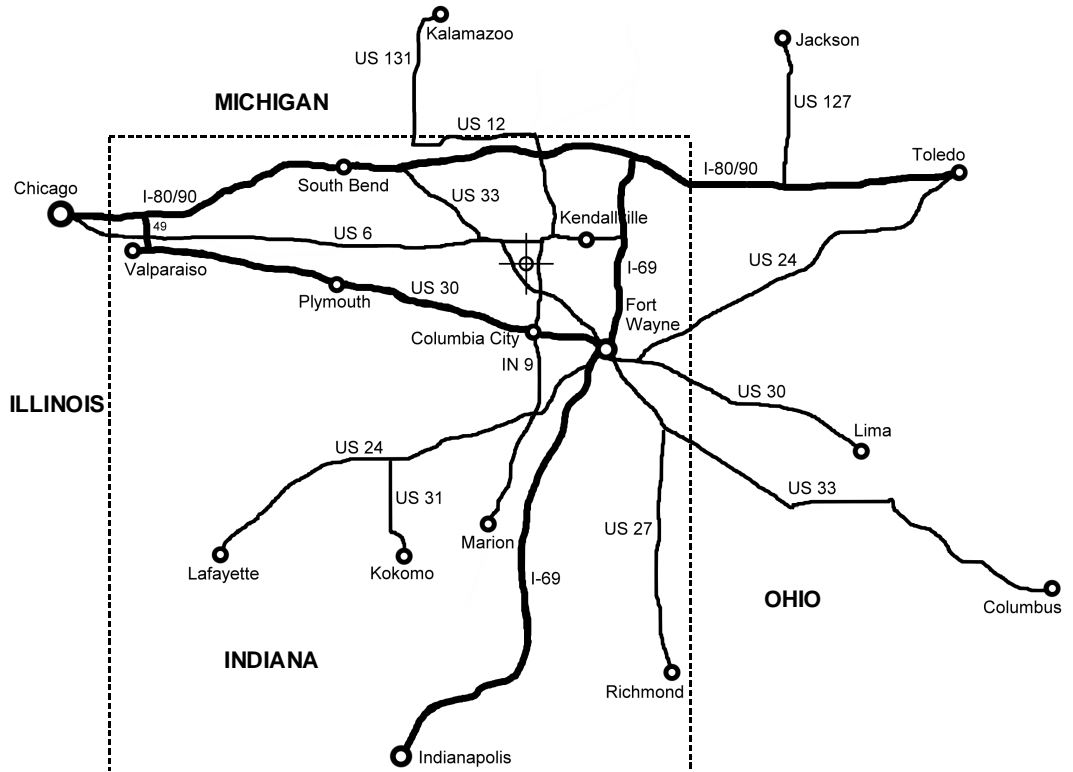

Directions to Camp Lutherhaven

1596 S. 150 W. Albion, IN 46701 ~ 260.636.7101
www.lutherhaven.org ~ camp@lutherhaven.org

From the Northeast: Take I-80/90, US 6, or Hwy 8 west to Hwy 9. Go south(left) to CR 75S turn right, at CR 50W turn left, at CR 100S turn right and at CR 150W turn left and follow into Lutherhaven.

From the Southeast: From Fort Wayne, take US 33 northwest to Hwy 9. Go north(right) to CR 200S - turn left, at CR 50W turn right, at CR 100S turn left, and at CR 150W turn left and follow into Lutherhaven.

From the Northwest: Take US 33 southeast to Wolf Lake. Just south of Wolf Lake turn left at Wolf Lake Rd., at CR 100S turn right and at CR 150W turn right and follow into Lutherhaven.

From the Southwest: Take Hwy 9 north to CR 200S - turn left, at CR 50W turn right, at CR 100S turn left, and at CR 150W turn left and follow into Lutherhaven.