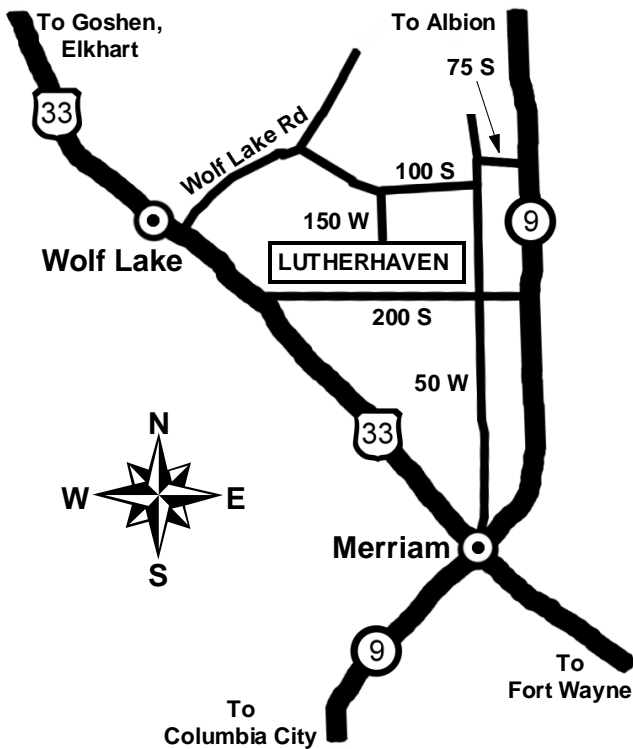

Directions to Camp Lutherhaven

1596 S. 150 W. Albion, IN 46701 ~ 260.636.7101
www.lutherhaven.org ~ camp@lutherhaven.org

From the Northeast: Take I-80/90, US 6, or Hwy 8 west to Hwy 9. Go south(left) to CR 75S turn right, at CR 50W turn left, at CR 100S turn right and at CR 150W turn left and follow into Lutherhaven.

From the Southeast: From Fort Wayne, take US 33 northwest to Hwy 9. Go north(right) to CR 200S - turn left, at CR 50W turn right, at CR 100S turn left, and at CR 150W turn left and follow into Lutherhaven.

From the Northwest: Take US 33 southeast to Wolf Lake. Just south of Wolf Lake turn left at Wolf Lake Rd., at CR 100S turn right and at CR 150W turn right and follow into Lutherhaven.

From the Southwest: Take Hwy 9 north to CR 200S - turn left, at CR 50W turn right, at CR 100S turn left, and at CR 150W turn left and follow into Lutherhaven.